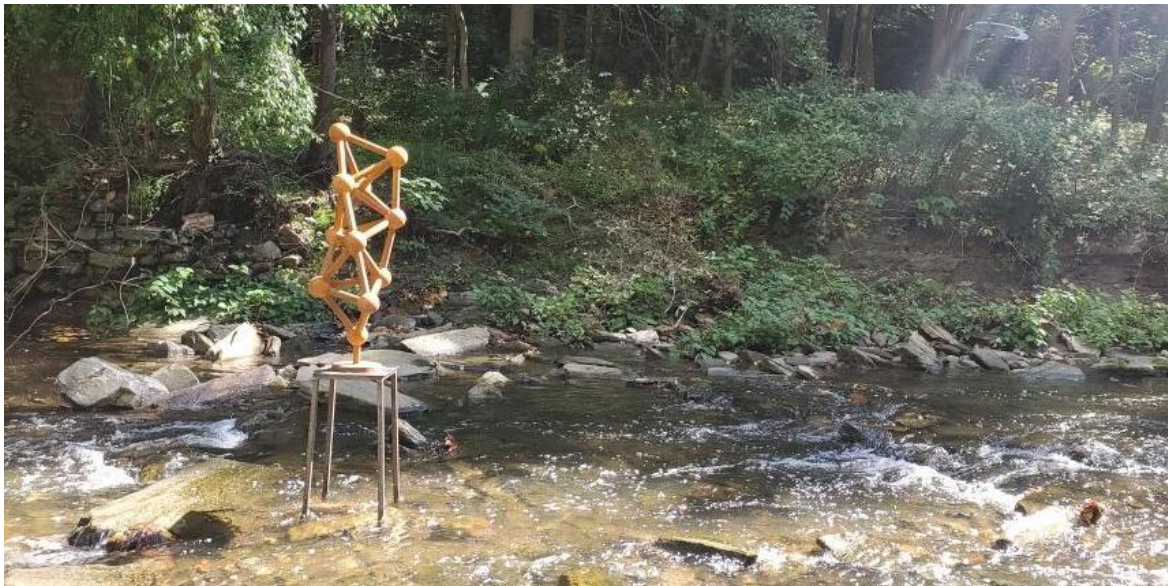

Image credit: *Free Range Radical*, Charles Emlen

InLiquid's third annual **Sculpture in the Glen (SITG)** is a month-long immersive outdoor exhibit from **September 25 - October 31st**. An incredible opportunity to tour the lush creekside acreage of a private Main Line property in Gladwyne, the third annual SITG manifests the unique opportunity to see artwork in a natural and verdant setting, seeing incredible installations and sculptures as you go. This year, over 40 sculptures by over 30 artists will be exhibited and scattered throughout the four acres of the glen. There is truly no better way to take in the outdoors, enjoy the changing of the season and the fall foliage, while enjoying sculpture art and the opportunity to experience the way each piece is curated to interact with these incredible surroundings just a stone's throw from Center City, Philadelphia.